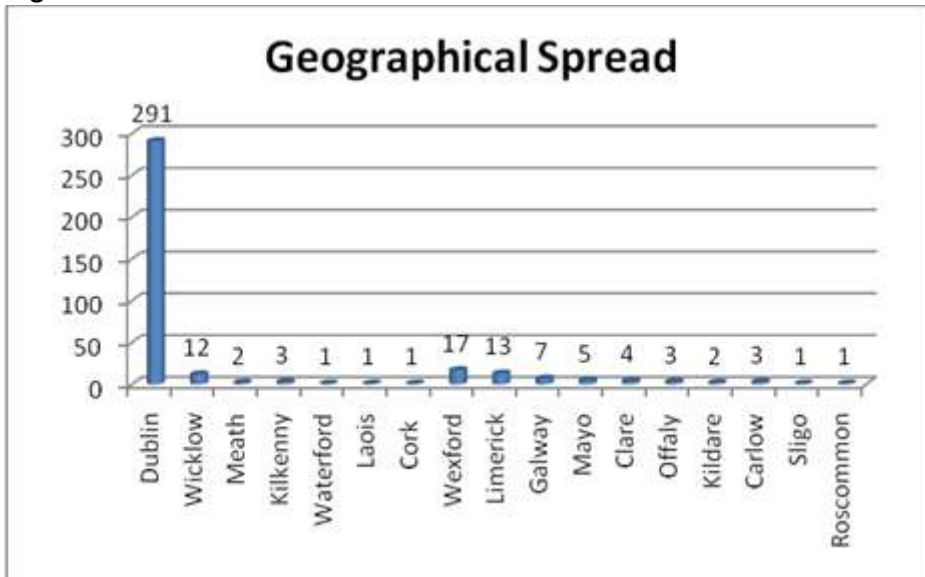

AONTAS

**AONTAS INFORMATION REFERRAL SERVICE-WEEKLY ANALYSIS**  
21st December 2009- 4th January 2010

**Fig 1:**

**Fig 2:**

Fig 3:

Fig 4:

Fig 5:

Fig 6: